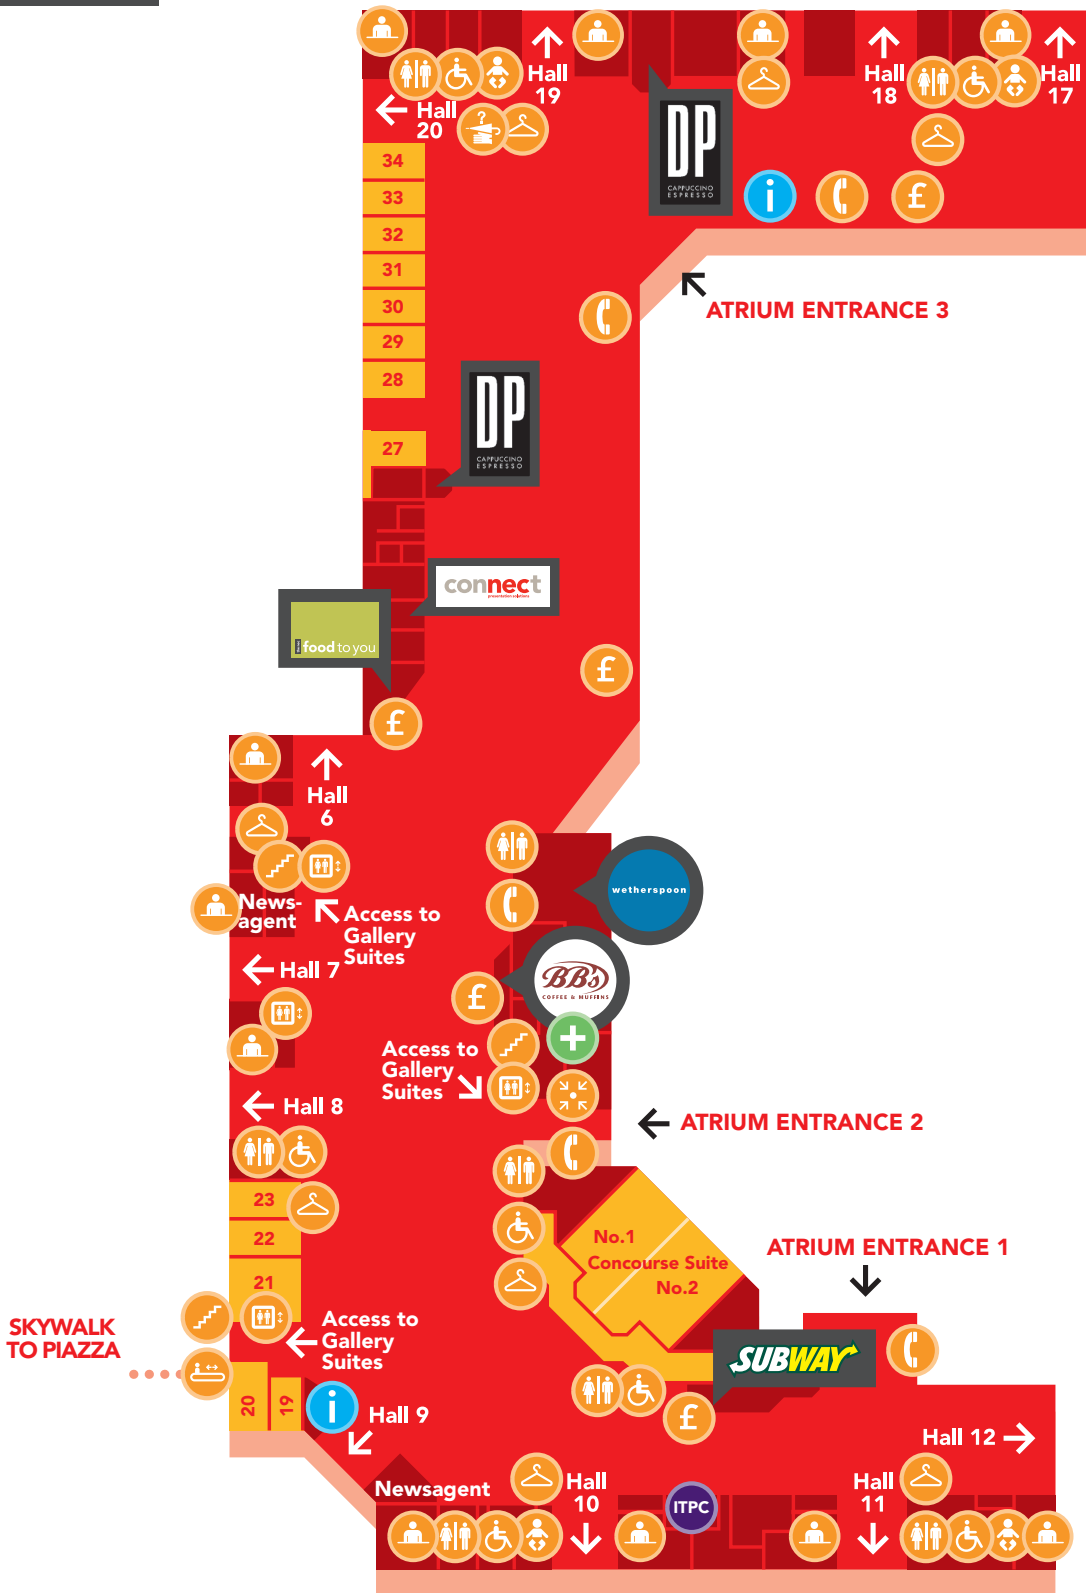

ATRIUM

KEY

- | | | | |
|-------------------|---|-------------------|------------|
| Baby Change | Escalator | Lost & Found | Stairs |
| Cash Machines | Information Point/Visitor & Business Centre | Medical Centre | Telephone |
| Cloakroom | International Trade Promotion Centre | Meeting Point | Toilets |
| Conference Room | ITPC | Organisers office | Travelator |
| Accessible Toilet | Lift | | |